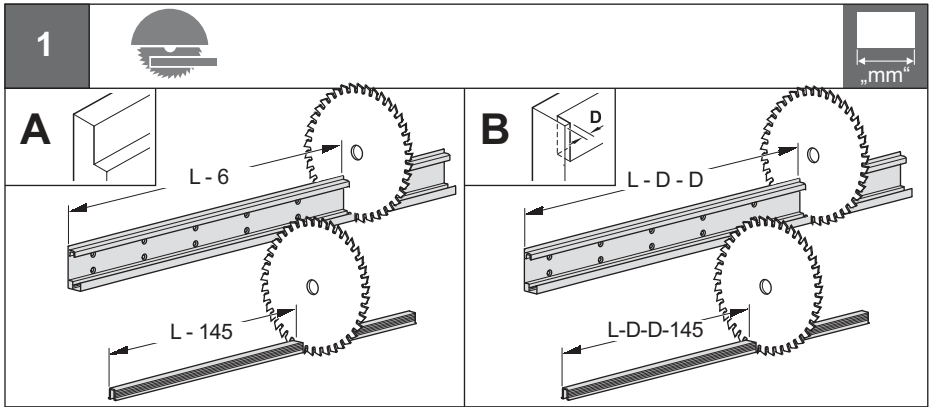

732.29.811

HDE 03/2015