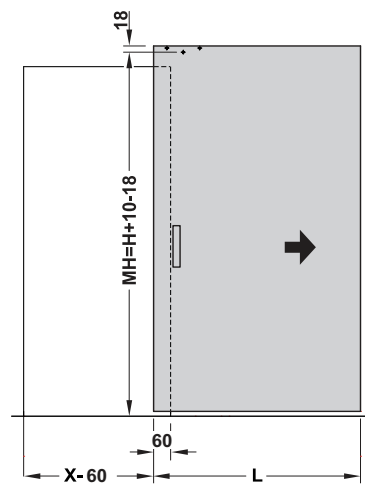

i

„mm“

732.29.811

HDE 03/2015