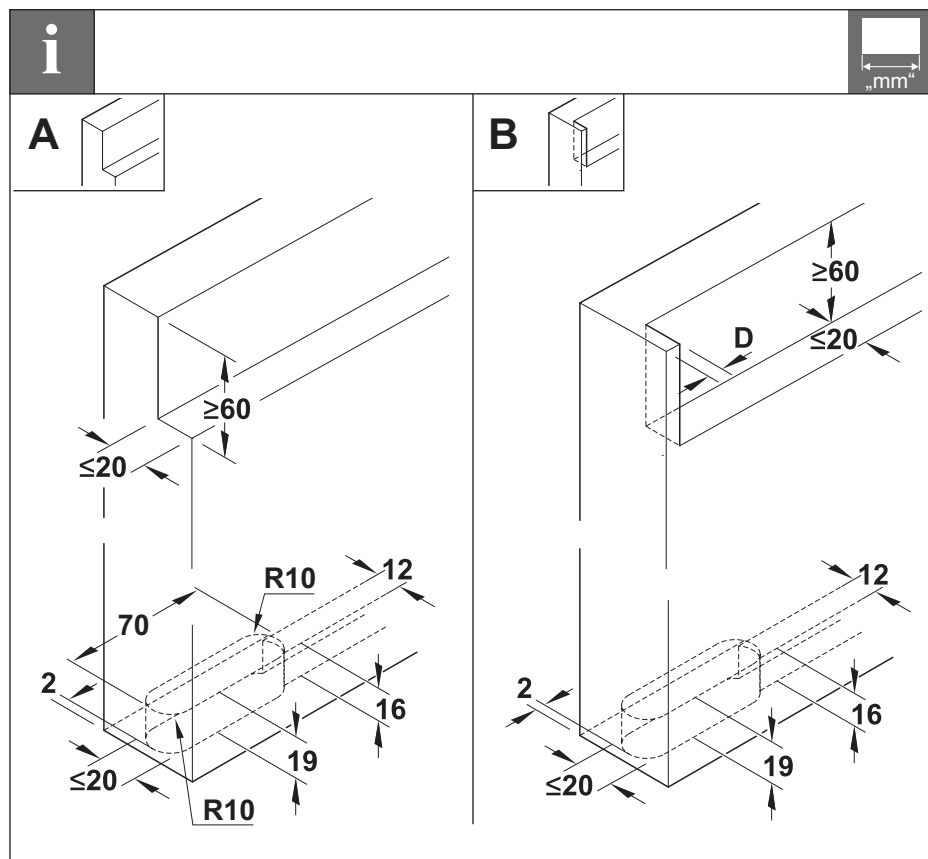

Slido Design 80-M

940.59.002
940.59.003

		Design 80-M
	L = 1100 mm	940.59.002
	L = 1800 mm	940.59.003

732.29.811

HDE 03/2015

i

732.29.811

HDE 03/2015