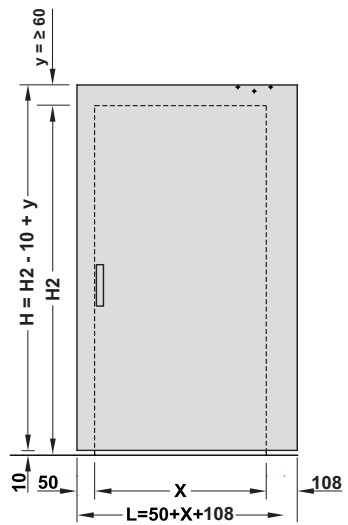

i

„mm“

732.29.811

HDE 03/2015