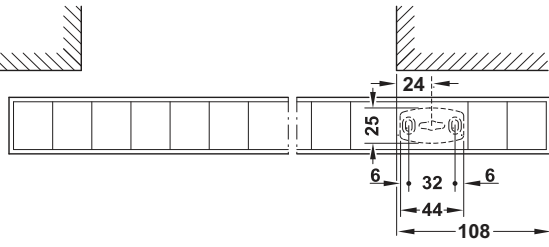

i

„mm“

732.29.811

HDE 03/2015