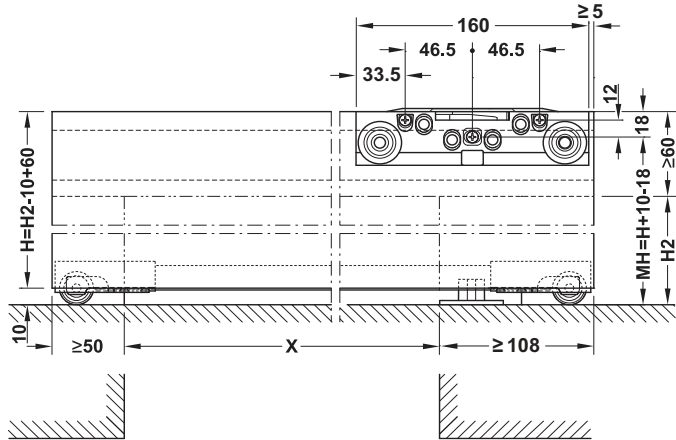

i

„mm“

732.29.811

HDE 03/2015