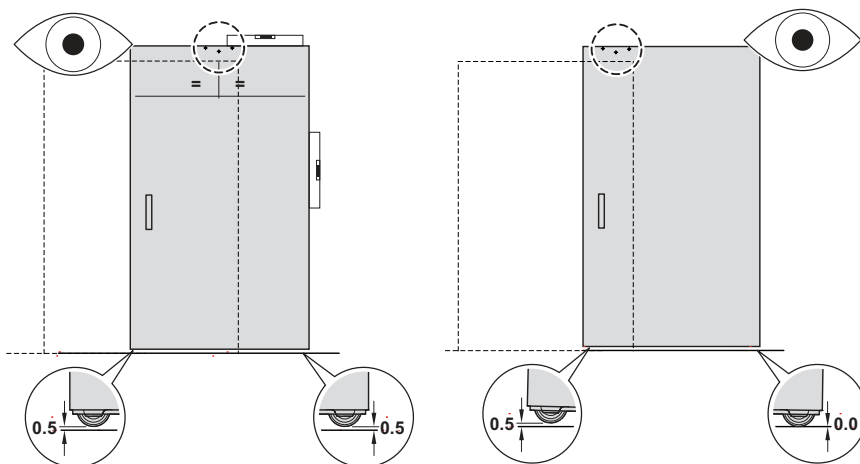

732.29.811

4