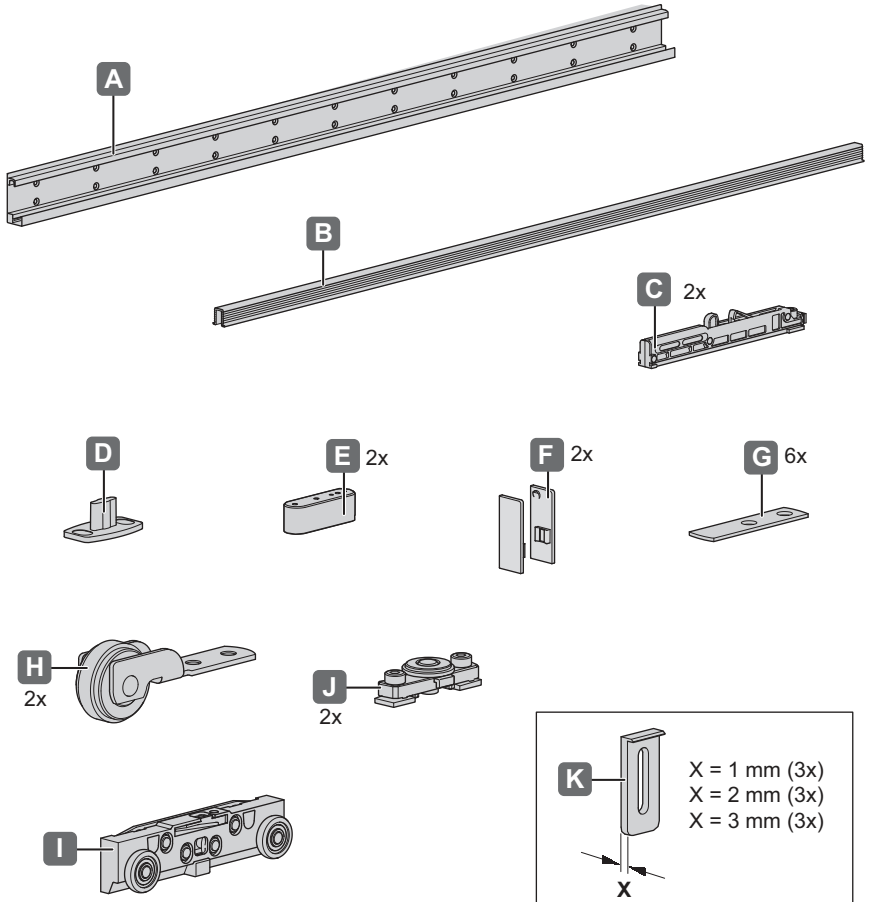

732.29.811

HDE 03/2015