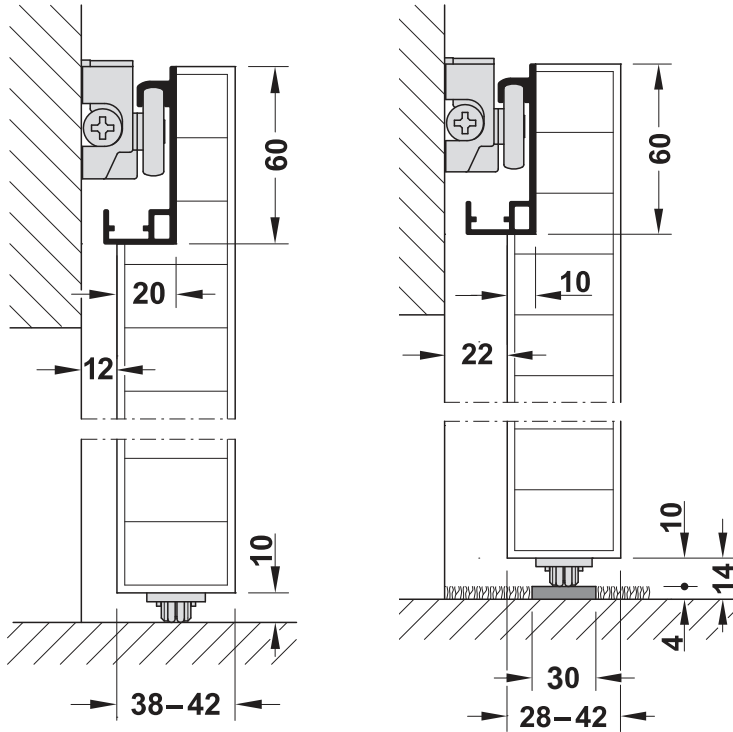

Slido Design 80-M

940.59.002
940.59.003

		Design 80-M
	L = 1100 mm	940.59.002
	L = 1800 mm	940.59.003

732.29.811

HDE 03/2015

i

732.29.811

HDE 03/2015

5

6 mm

PZ 1/2

3x (4,5 x 40)

3x UX6

2x (4 x 30)

2x SX5

732.29.811